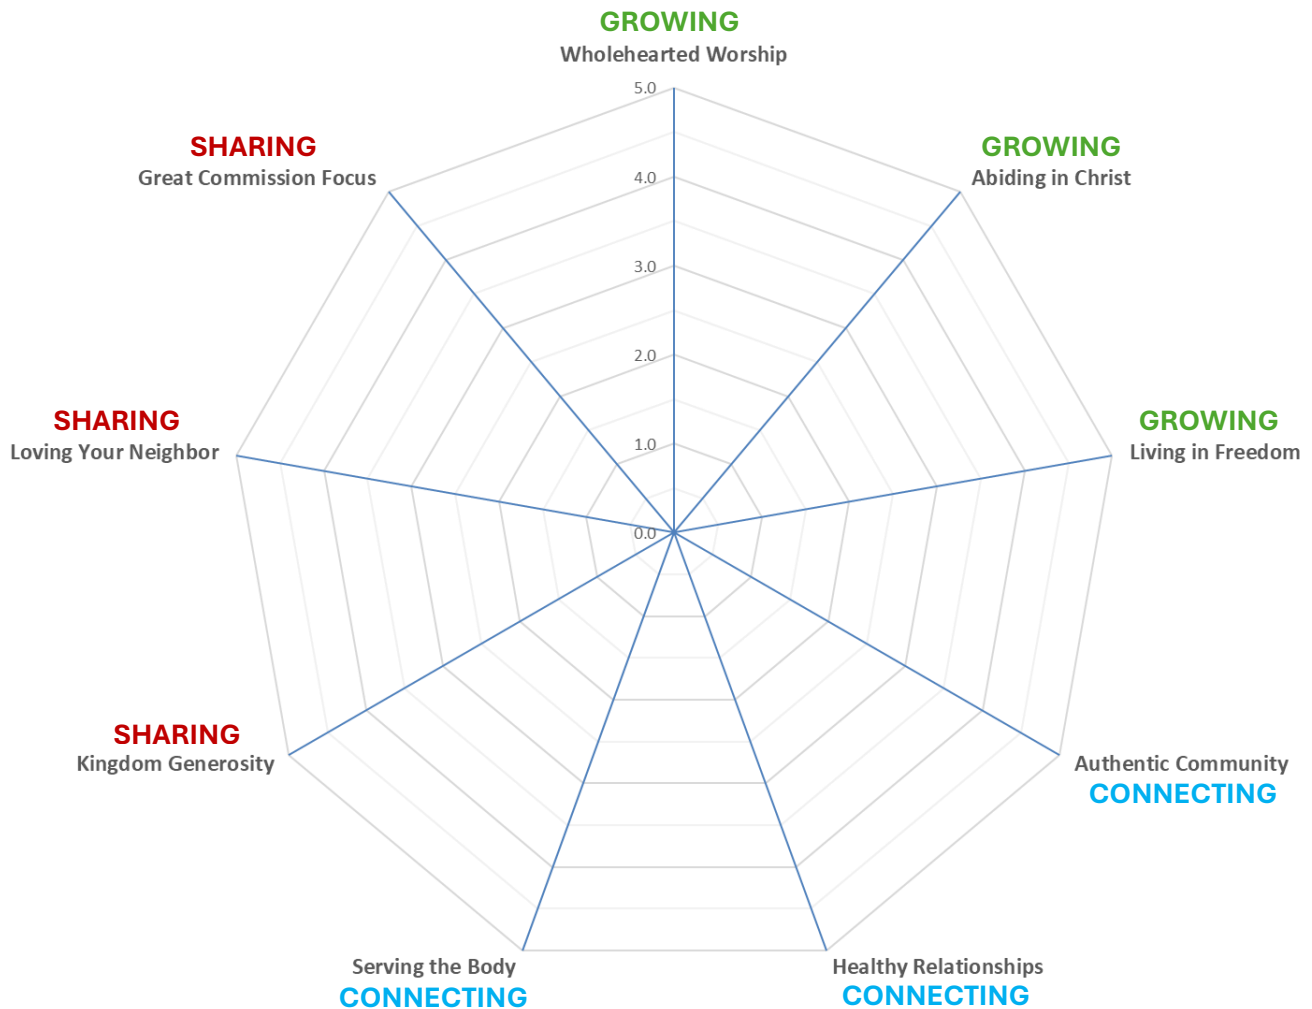

Discipleship is a lifelong, everyday journey of
GROWING with Jesus,
CONNECTING with Jesus' family, and
SHARING Jesus with all the world.

Instructions:

1. Take the online assessment by using the QR code or go to Immanuelcma.org and click "Discipleship Assessment" in the bottom right corner of the homepage.
2. Select your responses for all the statements then click "Submit."
3. You will receive a summary of your answers with a number for each section.
4. Plot the number on the corresponding line using the scale lines as guides.
5. Draw a line that connects the dots.